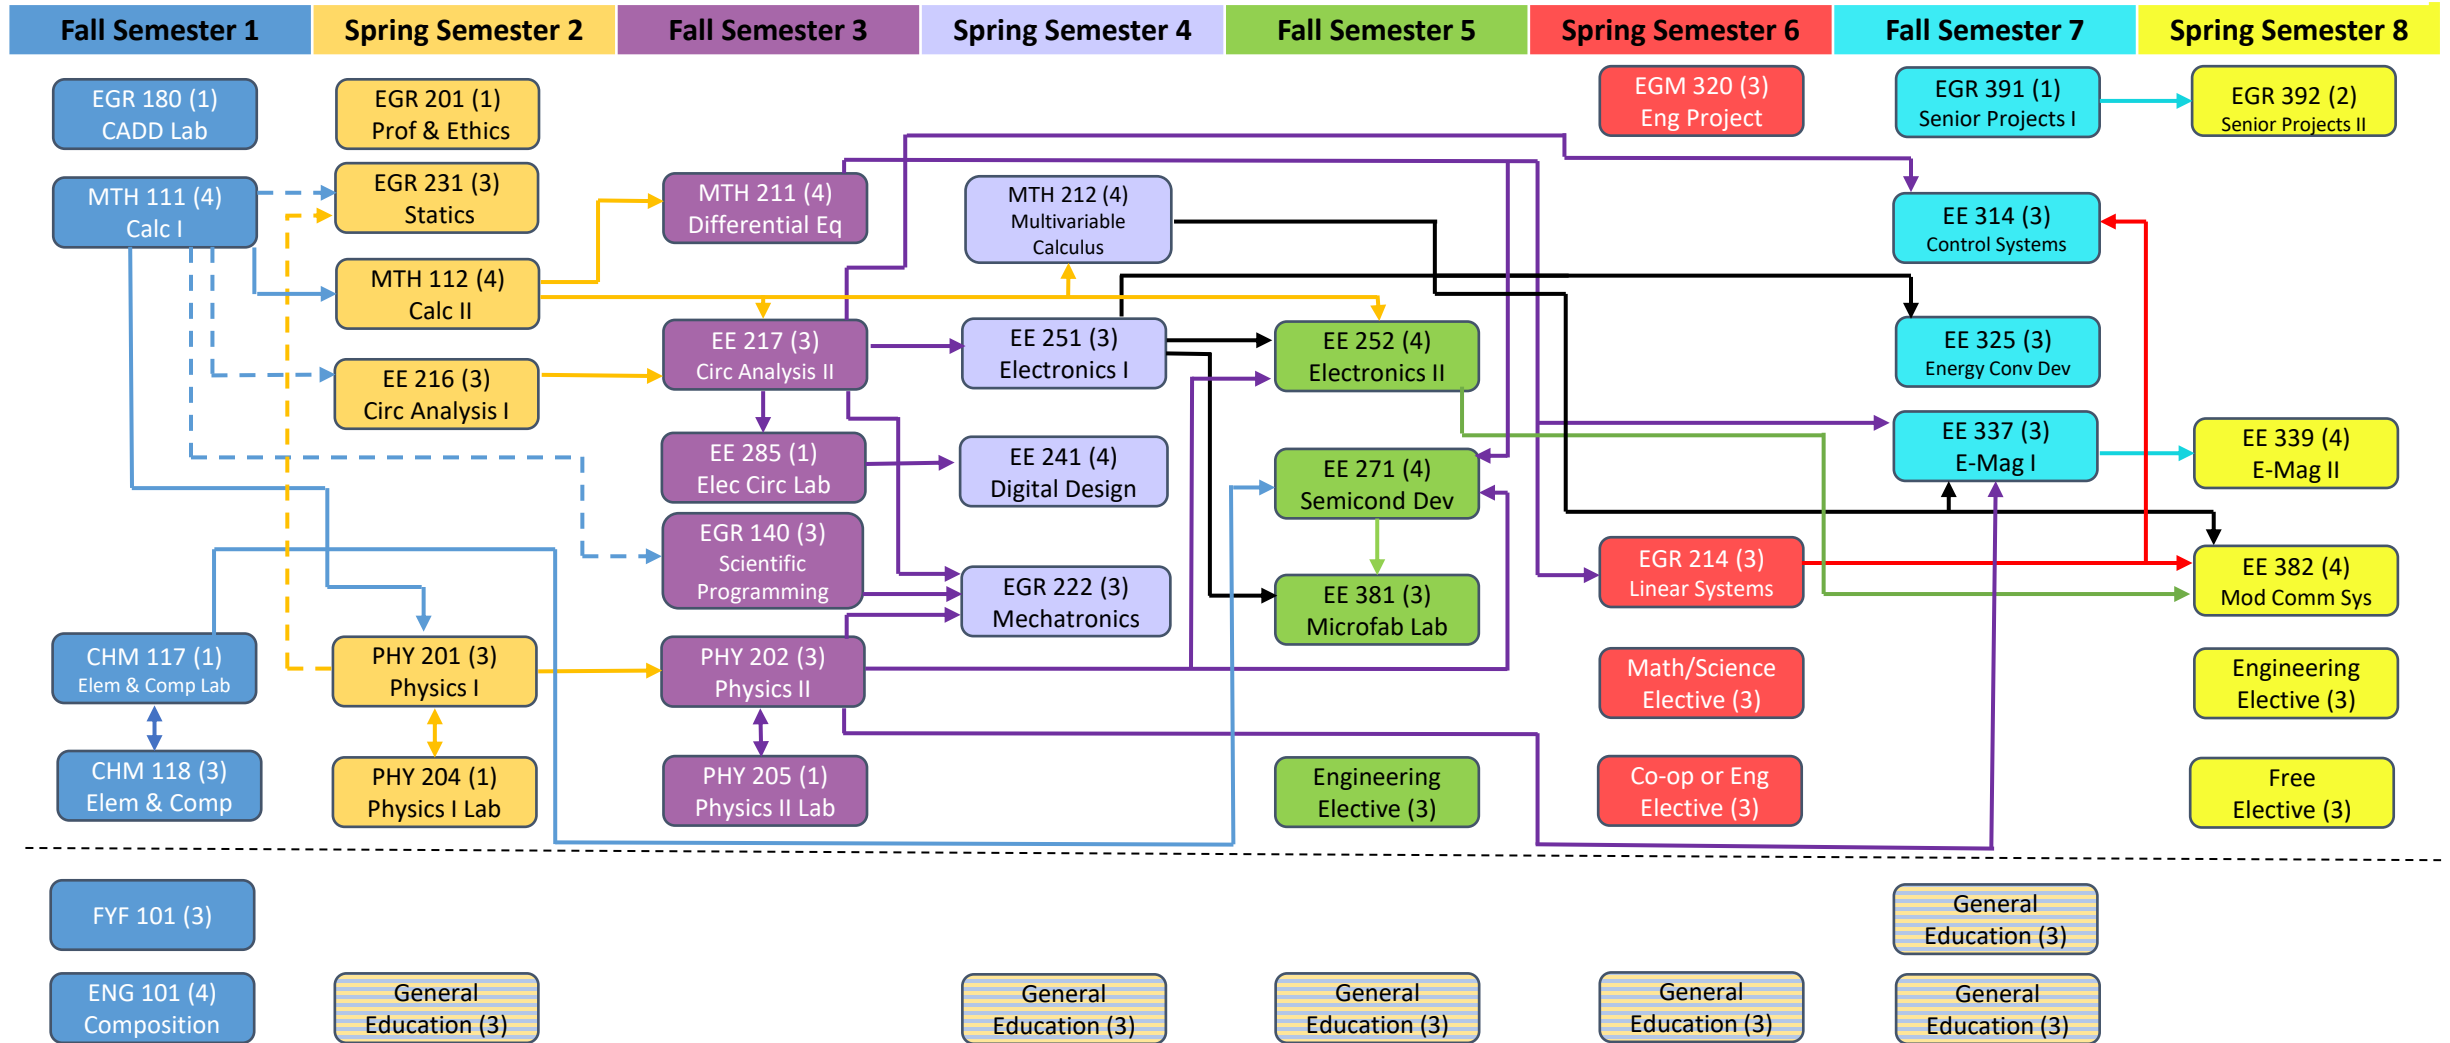

Wilkes University

Electrical Engineering Curriculum Flowchart

Some pre-requisite lines shown may be listed as concurrent or as co-requisite in the Bulletin. Please be sure to confirm with your advisor and the latest Bulletin.

The requisites of a course's requisite are requisites of the course. Solid lines indicate prerequisite and dashed lines corequisites.

Credit hours are listed in parentheses following each course number.

CHART IS FOR ILLUSTRATION PURPOSES ONLY: SEE UNDERGRADUATE BULLETIN FOR PRE-REQUISITES/CONCURRENT REQUIREMENTS.