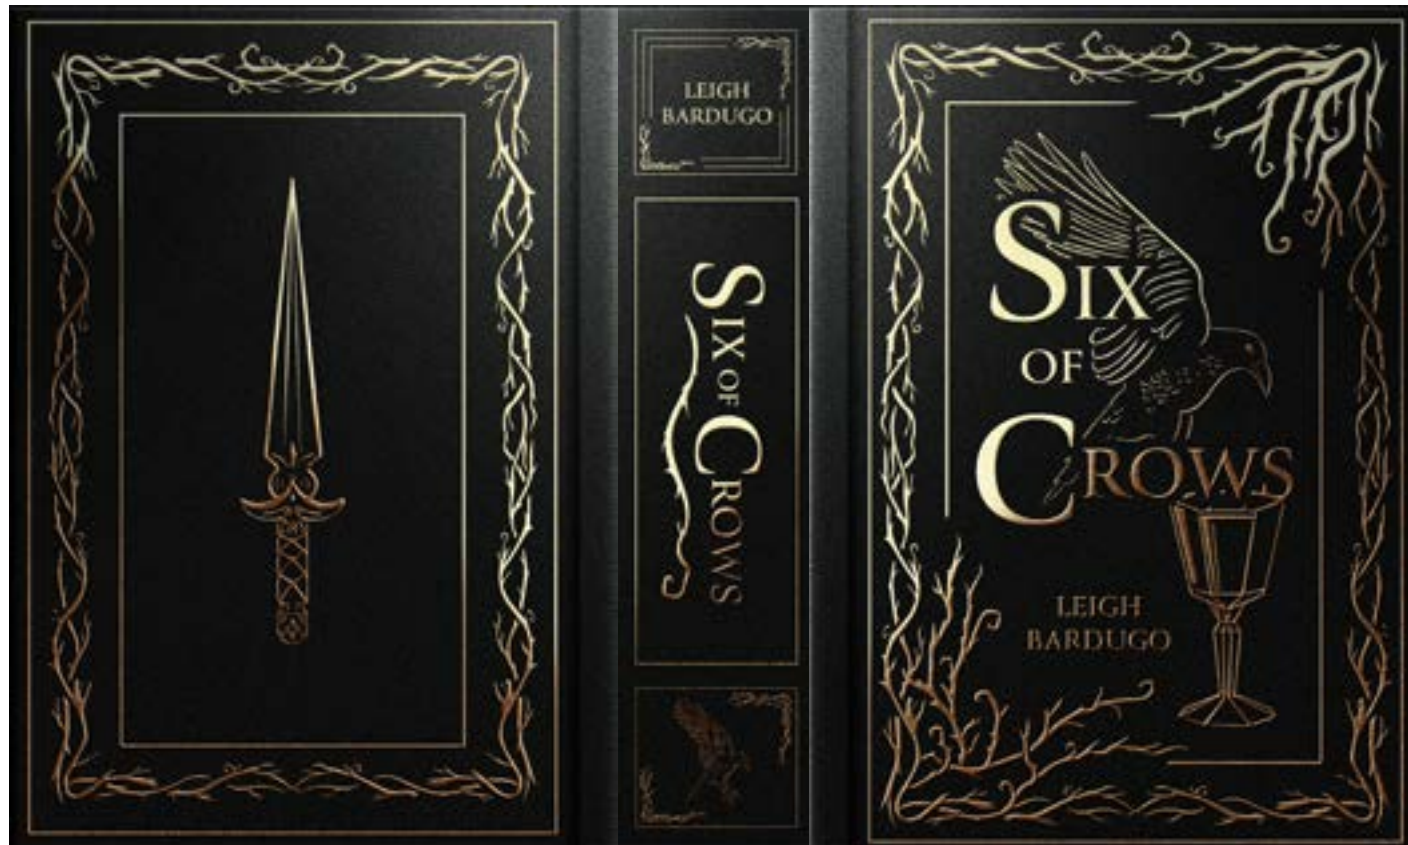

Preliminary

Final Logo

Colors and Kit of Parts

Sweatshirt

Phone Case

Blanket

Preliminary

SIX OF CROWS

Six of Crows Show Intro

This is an envisioned show introduction inspired by the book "Six of Crows," proposing a conceptual spin-off series linked to both the original novel and the Netflix adaptation "Shadow and Bone." This project was my forward into animation.