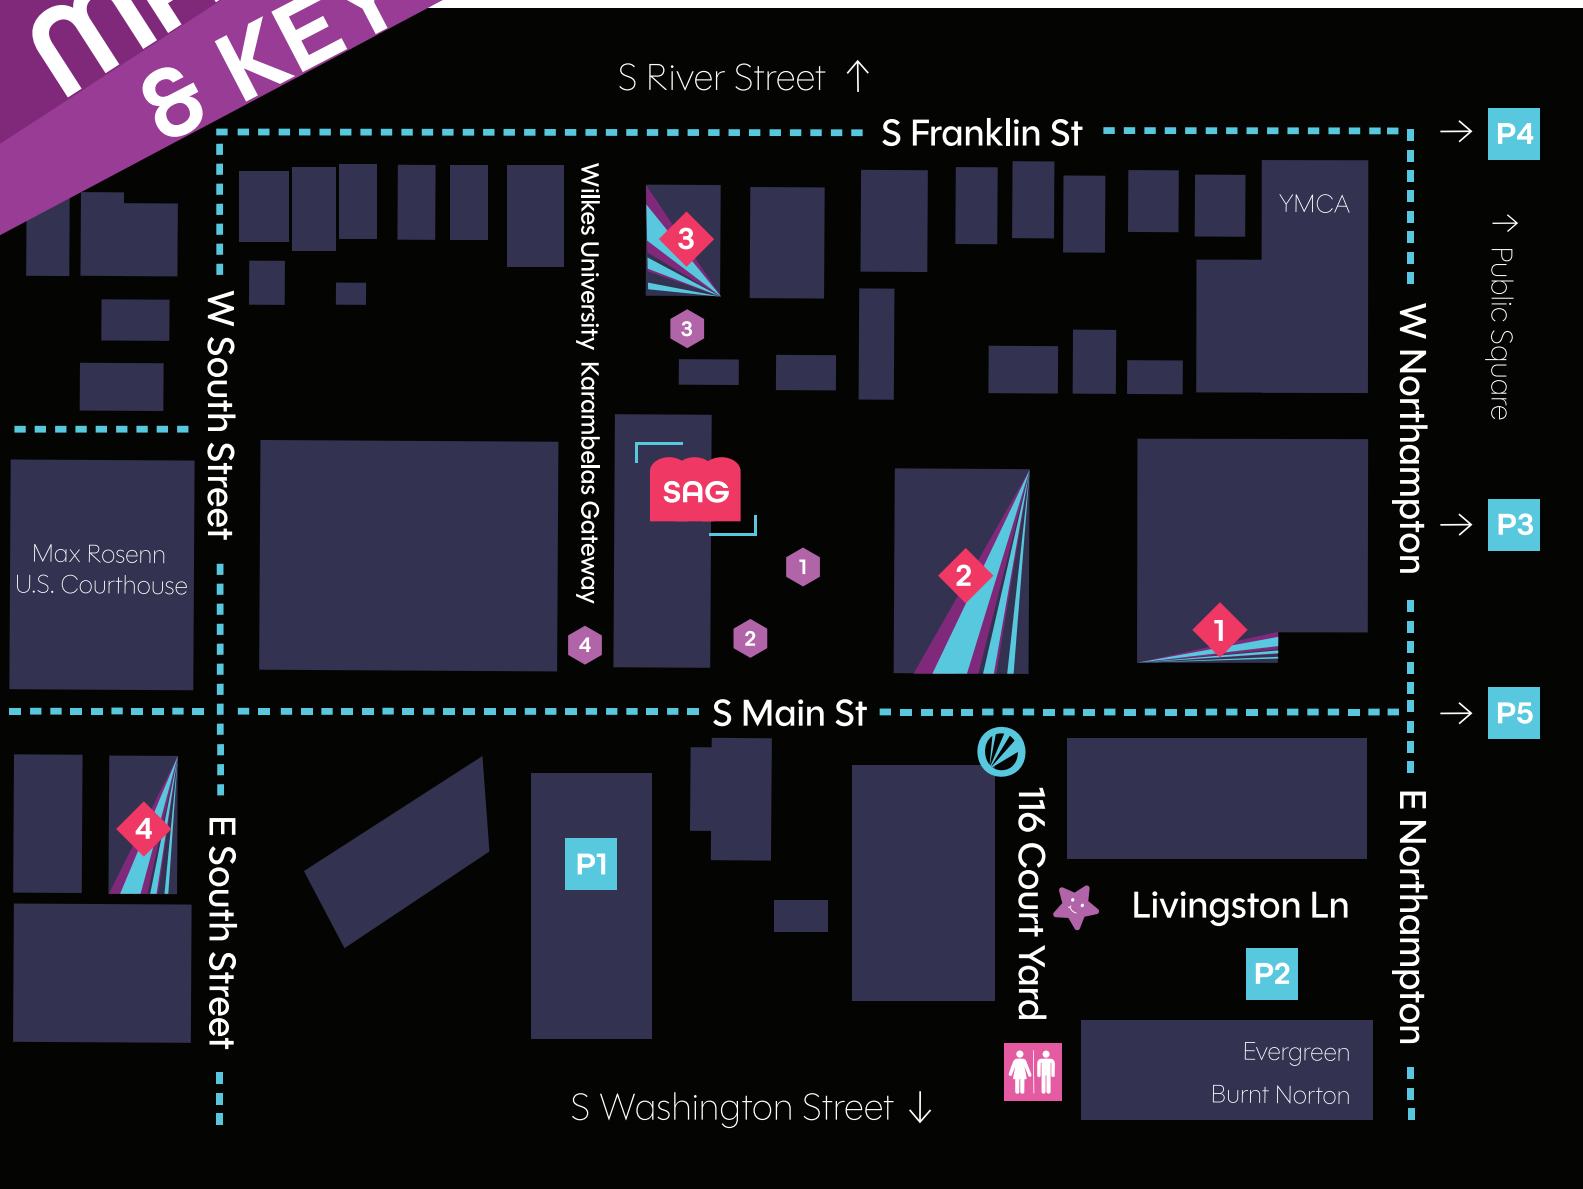

MAP & KEY

◆ Projection Sites

- 1 SOMA Mural
91 S. Main St.
- 2 DownPour Facade
119 S. Main St.
- 3 Weckesser Hall
170 S. Franklin St.
- 4 Good Shepherd Lutheran Church Steeple
S. Main St. & W. South St.

◆ Activity Demos

- 1 Rusty Iris
Sordoni Art Gallery Lot
- 2 Graffiti Bomb
Sordoni Art Gallery Lot
- 3 Keystone Mobile Glass Blowing
Weckesser Hall
- 4 Wilkes Esports
Wilkes University Gateway

P Parking

- 1 Wilkes University Parkade
148 S. Main St.
- 2 Midtown Parking Lot
25 E Northampton St
- 3 Park & Lock Lot #6
25 W Northampton St
- 4 Boscov's Parking Garage
36 S Franklin St
- 5 Park & Lock Central
52 S Main St.

 **Sordoni Art Gallery**
141 S. Main St.

 **Kids Courtyard**
Courtyard at 116 S. Main.

 **Info Booth**
Entrance to Courtyard at 116 S. Main.